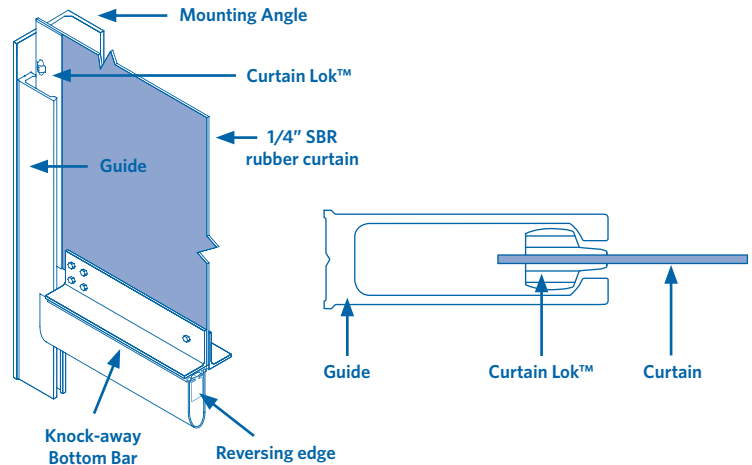

HDE—Heavy Duty Economy & HDM—Heavy Duty Manual

Applications: Manufacturing process and maintenance buildings in: mining, petroleum, military, agriculture, pulp & paper, and steel.

The full value of having a rugged TNR® rubber door is clearly evident when it withstands and endures the dirtiest and toughest workplaces imaginable.

TNR® Mechanical Features

- 1/4" Black SBR rubber with polyester core weave. Flexible and resistant to abusive environments and impacts in temperatures from -40°F to +180°F.
- Patented NEWGEN® guide and Curtain Lok™ system. Reliable and consistent door operation and impact release performance. No guide gap maintenance required.
- Impactable: After impact, the door is up and running in minutes.
- Knock-away double angle steel bottom bar with rubber loop and reversing edge.
- Sleek profile with easy installation, reduced clearances & minimal maintenance. No hinges, cables, pulleys or tension springs
- Self-supporting steel frame
- Guide mounted thru-beam photoelectric sensor.
- Options: colors, windows, hoods, traveling windbar and MSHA-rated self-extinguishing curtains.

NEWGEN® Guide and Curtain Lok™ system

Standard Features	HDM	HDE
Opening Speed —Up to 18 inches per second.		●
Type of balancing —Counterbalance spring assembly cycle rating.	50K	100K
Type of curtain —1/4" Black SBR rubber with polyester core weave.	●	●
Reversing edge —Pressure sensitive wireless edge.		●
Controls —NEMA 1 Operator Mounted Controls, relay logic		●
Activation —Remotes, pull cords, loop detectors.		●
Self Supporting Steel Frame —Steel Mounting Angle.	●	●
Warranty —Limited lifetime warranty on curtain and NEWGEN® Guide. Two years on all other parts and workmanship.	●	●