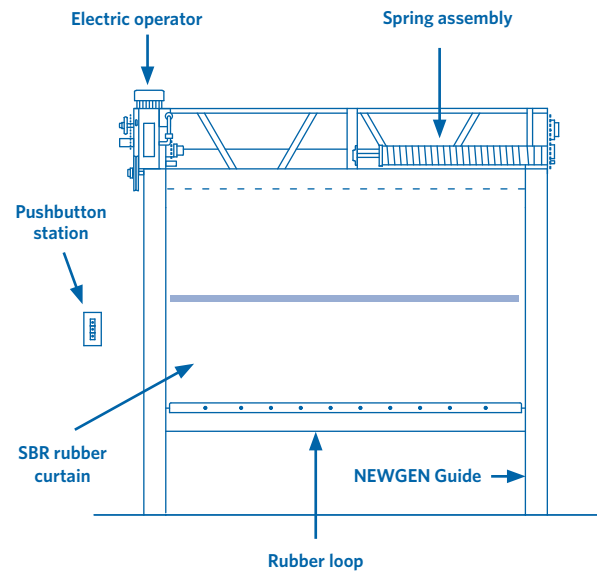

HDE—Heavy Duty Economy & HDM—Heavy Duty Manual

Applications: Manufacturing process and maintenance buildings in: mining, petroleum, military, agriculture, pulp & paper, and steel.

The full value of having a rugged TNR® rubber door is clearly evident when it withstands and endures the dirtiest and toughest workplaces imaginable.

TNR® Mechanical Features

- 1/4" Black SBR rubber with polyester core weave. Flexible and resistant to abusive environments and impacts in temperatures from -40°F to +180°F.
- Patented NEWGEN® guide and Curtain Lok™ system. Reliable and consistent door operation and impact release performance. No guide gap maintenance required.
- Impactable: After impact, the door is up and running in minutes.
- Knock-away double angle steel bottom bar with rubber loop and reversing edge.
- Sleek profile with easy installation, reduced clearances & minimal maintenance. No hinges, cables, pulleys or tension springs
- Self-supporting steel frame
- Guide mounted thru-beam photoelectric sensor.
- Options: colors, windows, hoods, traveling windbar and MSHA-rated self-extinguishing curtains.

TNR® Drive Systems

- Heavy duty gear head operator with push button controls open, close, stop.
- Door Speed: up to 18 inches per second (HDE).
- Option: NEMA 4 Wall Mounted Control Panel, relay logic or PLC (HDE).

NEWGEN® Guide and Curtain Lok™ system

Standard Features	HDM	HDE
Opening Speed —Up to 18 inches per second.		●
Type of balancing —Counterbalance spring assembly cycle rating.	50K	100K
Type of curtain —1/4" Black SBR rubber with polyester core weave.	●	●
Reversing edge —Pressure sensitive wireless edge.		●
Controls —NEMA 1 Operator Mounted Controls, relay logic		●
Activation —Remotes, pull cords, loop detectors.		●
Self Supporting Steel Frame —Steel Mounting Angle.	●	●
Warranty —Limited lifetime warranty on curtain and NEWGEN® Guide. Two years on all other parts and workmanship.	●	●